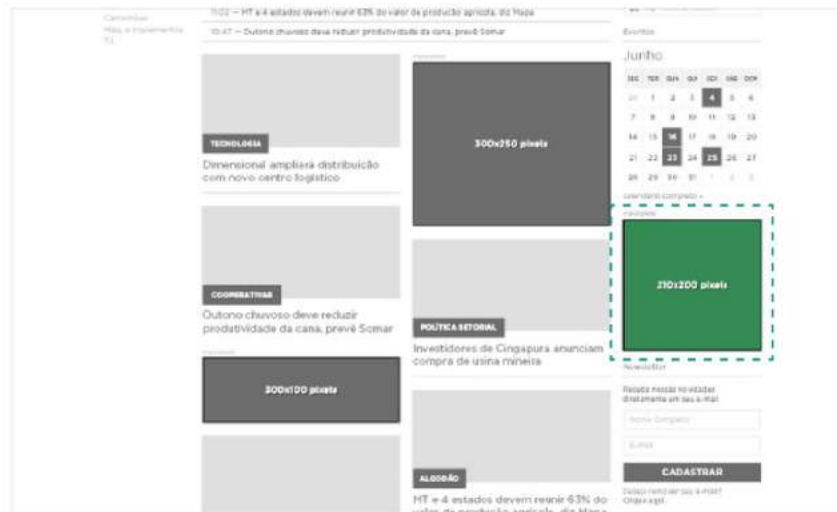

Square Lateral 2

210x100px

- Pacote trimestral: R$ 1.900,00/mês .
- Pacote semestral: R$ 1.500,00/mês .
- Pacote anual: R$ 1.200,00/mês .

210x200

Square Lateral 2